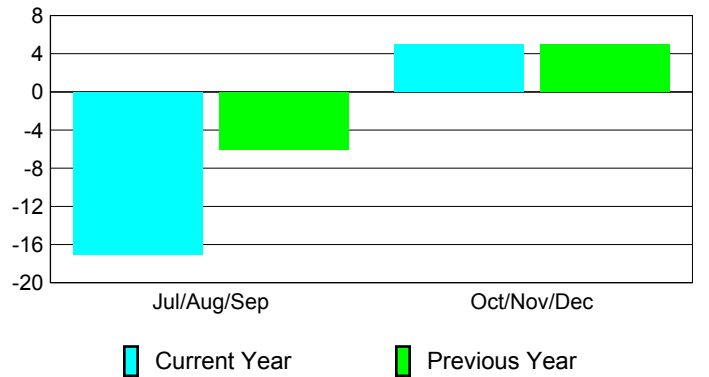

Comparison of Membership Gain/Loss

Current Year Compared to the Previous Year